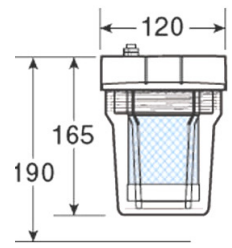

WaveStream™

Providing solutions To preserve marine life

Marsol International is the distributor for **WaveStream**, who have developed a bilge filter systems using a unique filter material that removes all traces of oil and keeps bilge water within legal limits. These bilge filters are Lloyds Type Approved and are designed to suit all marine bilge applications.

1. **Special Features**
2. Polypropylene or steel housings
   - Single or multiple units
   - Skid mounted with full self control capability
   - Filter cartridge within in the housing uses a unique filter media
   - Oil bonds to filter and locks it in
   - Removes light fuels e.g. petrol and diesel
   - Removes heavy greases and lube oil

1. **Applications**
2. Leisure and small commercial crafts
   - Tankers
   - Shipping
   - Super yacht builders