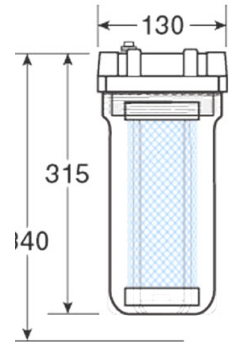

WaveStream™

Providing solutions To preserve marine life

Marsol International is the distributor for **WaveStream**, who have developed a bilge filter systems using a unique filter material that removes all traces of oil and keeps bilge water within legal limits. These bilge filters are Lloyds Type Approved and are designed to suit all marine bilge applications.

1. **Special Features**
2. Polypropylene or steel housings
   - Single or multiple units
   - Skid mounted with full self control capability
   - Filter cartridge within in the housing uses a unique filter media
   - Oil bonds to filter and locks it in
   - Removes light fuels e.g. petrol and diesel
   - Removes heavy greases and lube oil

1. **Applications**
2. Leisure and small commercial crafts
   - Tankers
   - Shipping
   - Super yacht builders