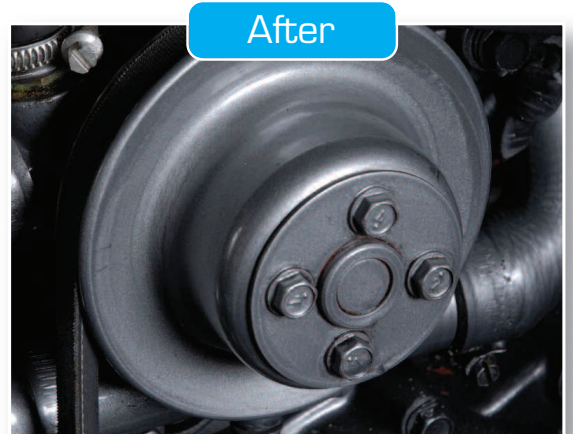

PowerSail WIPES