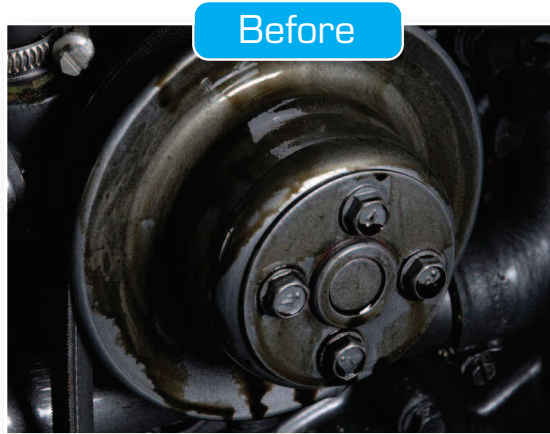

PowerSail WIPES