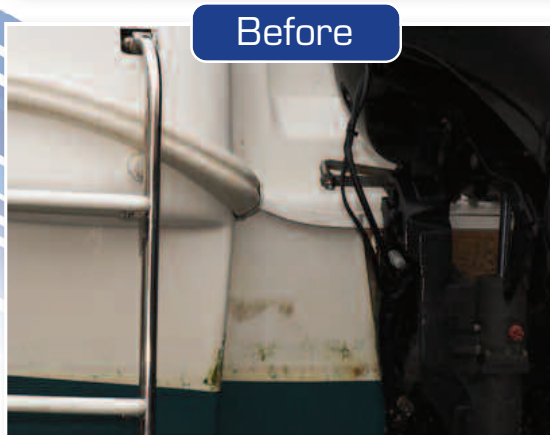

PowerSail WIPES