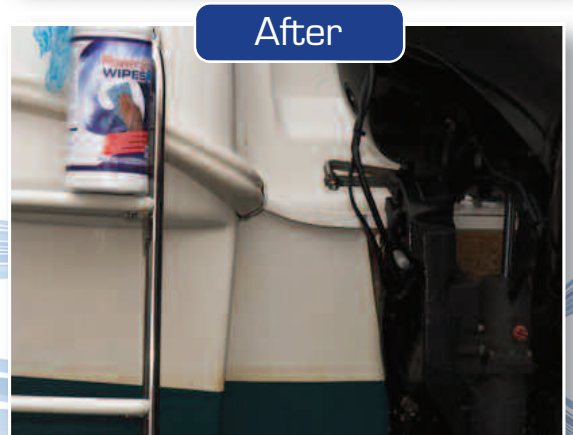

PowerSail WIPES