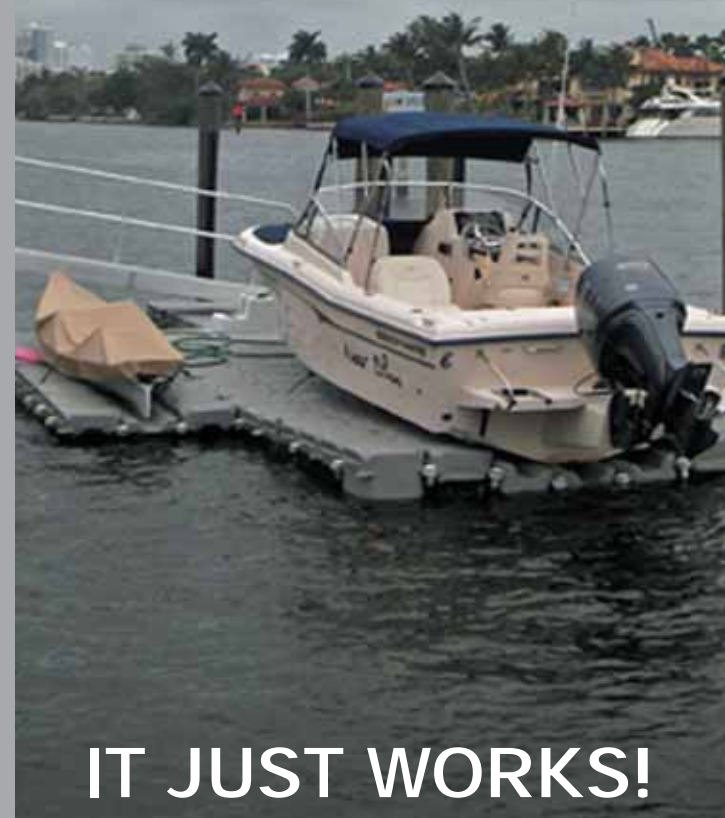

IT JUST WORKS!