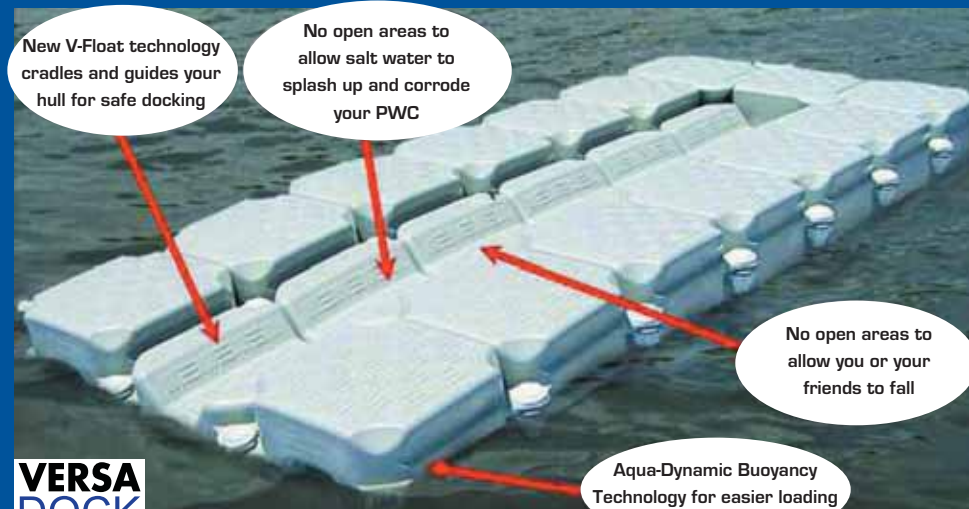

**V Float Dual Purpose:**  
(6.5kg / 14lbs) 48.3cm (19") x 48.3cm (19") x 23cm (9")

V-Float Center Channel V-side up

**VERSA DOCK**  
*STRONG, DURABLE MAINTENANCE FREE*

**MARINAS & JETTIES**

MULTI BOAT DRY DOCKS

WORK PLATFORMS

ACCESS WALKWAYS

BRIDGES

SNOW & ICE RESISTANT

INDUSTRIAL USES

ACCESSORIES

# V-Berth™ Drive on Docking

- *Versatility in design*
- *Improved boat performance*
- *Low entry point for easy drive-on*