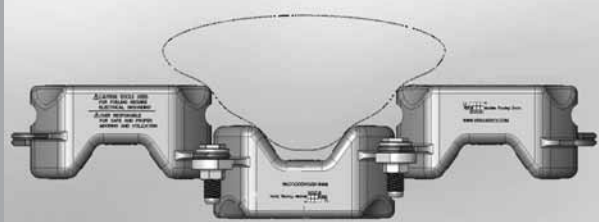

## VERSADOCK FLOATS

Construction: Industrial strength high molecular weight polyethylene  
Buoyancy: 350kg/sq.m (190lbs per single float)

**Double Float:**  
(11.5kg / 25lbs) 96.6cm (38") x 48.3cm (19") x 39cm (15.5")

**Single Float:**  
(6.5kg / 14lbs) 48.3cm (19") x 48.3cm (19") x 39cm (15.5")

All floats feature our unique Service Routing Channel for safe and secure routing of water and electricity

**Double Short Float:**  
(11.5kg / 25lbs) 96.6cm (38") x 48.3cm (19") x 23cm (9")

**V Float Dual Purpose:**  
(6.5kg / 14lbs) 48.3cm (19") x 48.3cm (19") x 23cm (9")

V-Float Center Channel V-side up

**VERSA DOCK**  
*STRONG, DURABLE MAINTENANCE FREE*